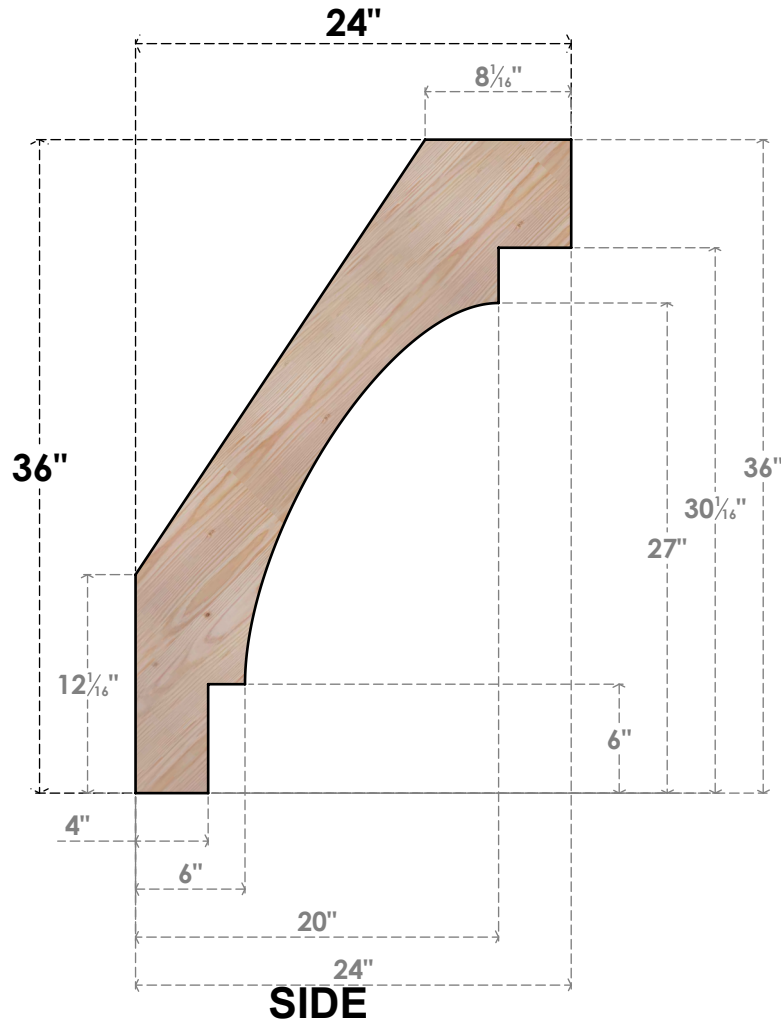

BRC04X24X36MRC00SDF

3 1/2"W X 24"D X 36"H MERCED SMOOTH BRACE, DOUGLAS FIR

EKENA MILLWORK
 2300 WEST MAIN ST.
 CLARKSVILLE, TX 75426
 TOLL FREE: 866-607-0453
 WWW.EKENAMILLWORK.COM

NOTES

1. INSTALLATION TO BE COMPLETED IN ACCORDANCE WITH MANUFACTURER'S SPECIFICATIONS.
2. DRAWING MAY NOT BE TO SCALE
3. THIS DRAWING IS INTENDED FOR DESIGN AND PLANNING PURPOSES ONLY.
4. ALL INFORMATION CONTAINED HEREIN WAS CURRENT AT THE TIME OF DEVELOPMENT BUT MUST BE REVIEWED AND APPROVED BY THE PRODUCT MANUFACTURER TO BE CONSIDERED ACCURATE.
5. PRODUCTS ARE NOT KILN DRIED. THIS ITEM IS UNIQUE AND WILL CONTAIN THE NATURAL VARIATIONS THAT THE WOOD SPECIES OFFERS. THIS MAY RESULT IN VARIATIONS UP TO 1/4"