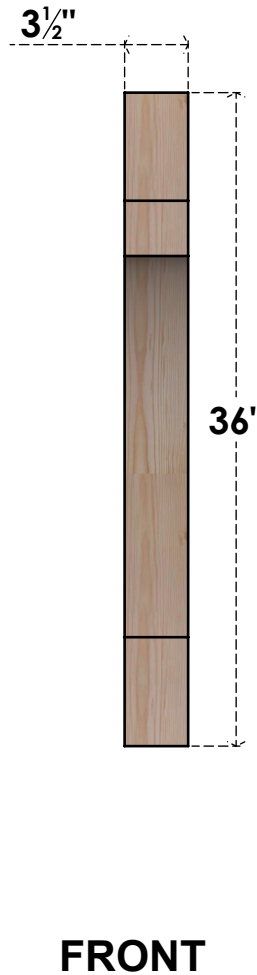

BRC04X24X36MRC00SDF

3 1/2"W X 24"D X 36"H MERCED SMOOTH BRACE, DOUGLAS FIR

EKENA MILLWORK
 2300 WEST MAIN ST.
 CLARKSVILLE, TX 75426
 TOLL FREE: 866-607-0453
 WWW.EKENAMILLWORK.COM

NOTES

1. INSTALLATION TO BE COMPLETED IN ACCORDANCE WITH MANUFACTURER'S SPECIFICATIONS.
2. DRAWING MAY NOT BE TO SCALE
3. THIS DRAWING IS INTENDED FOR DESIGN AND PLANNING PURPOSES ONLY.
4. ALL INFORMATION CONTAINED HEREIN WAS CURRENT AT THE TIME OF DEVELOPMENT BUT MUST BE REVIEWED AND APPROVED BY THE PRODUCT MANUFACTURER TO BE CONSIDERED ACCURATE.
5. PRODUCTS ARE NOT KILN DRIED. THIS ITEM IS UNIQUE AND WILL CONTAIN THE NATURAL VARIATIONS THAT THE WOOD SPECIES OFFERS. THIS MAY RESULT IN VARIATIONS UP TO 1/4"